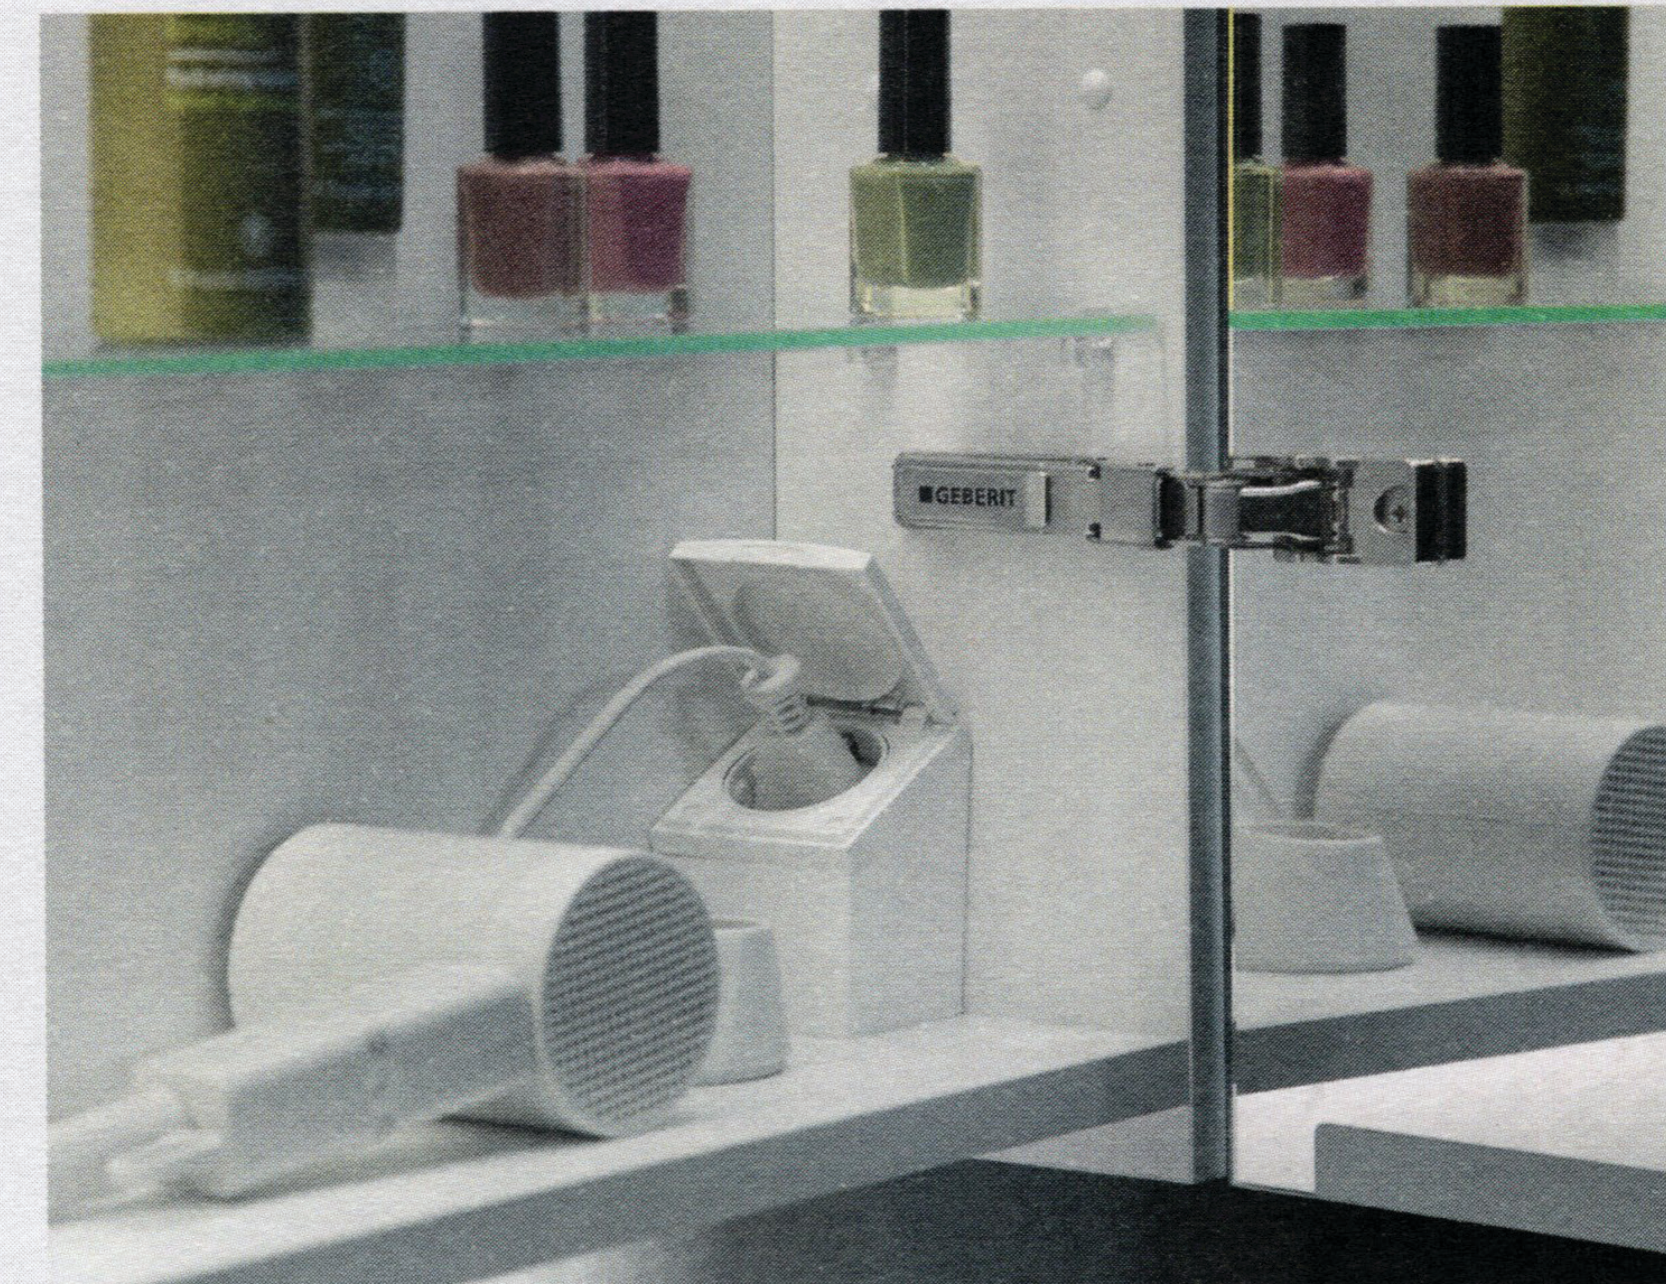

There's also an increase in having statement freestanding units that have everything you need in the one space with all wires or pipes concealed. Think free standing larder cupboards, or an island in the kitchen that has secret compartments containing sockets for your toaster and kettle and drawers that, when pulled out, reveal handy plug sockets and iPhone chargers.

# WONDERFUL

Geberit myDay furniture

Geberit Option mirrored cabinet with plug point

Geberit Acanto mirror

The Geberit Option mirror cabinet for example, features an interior power outlet, perfect to plug in electric toothbrushes and shavers, as well as an integrated USB port to charge other portable items.